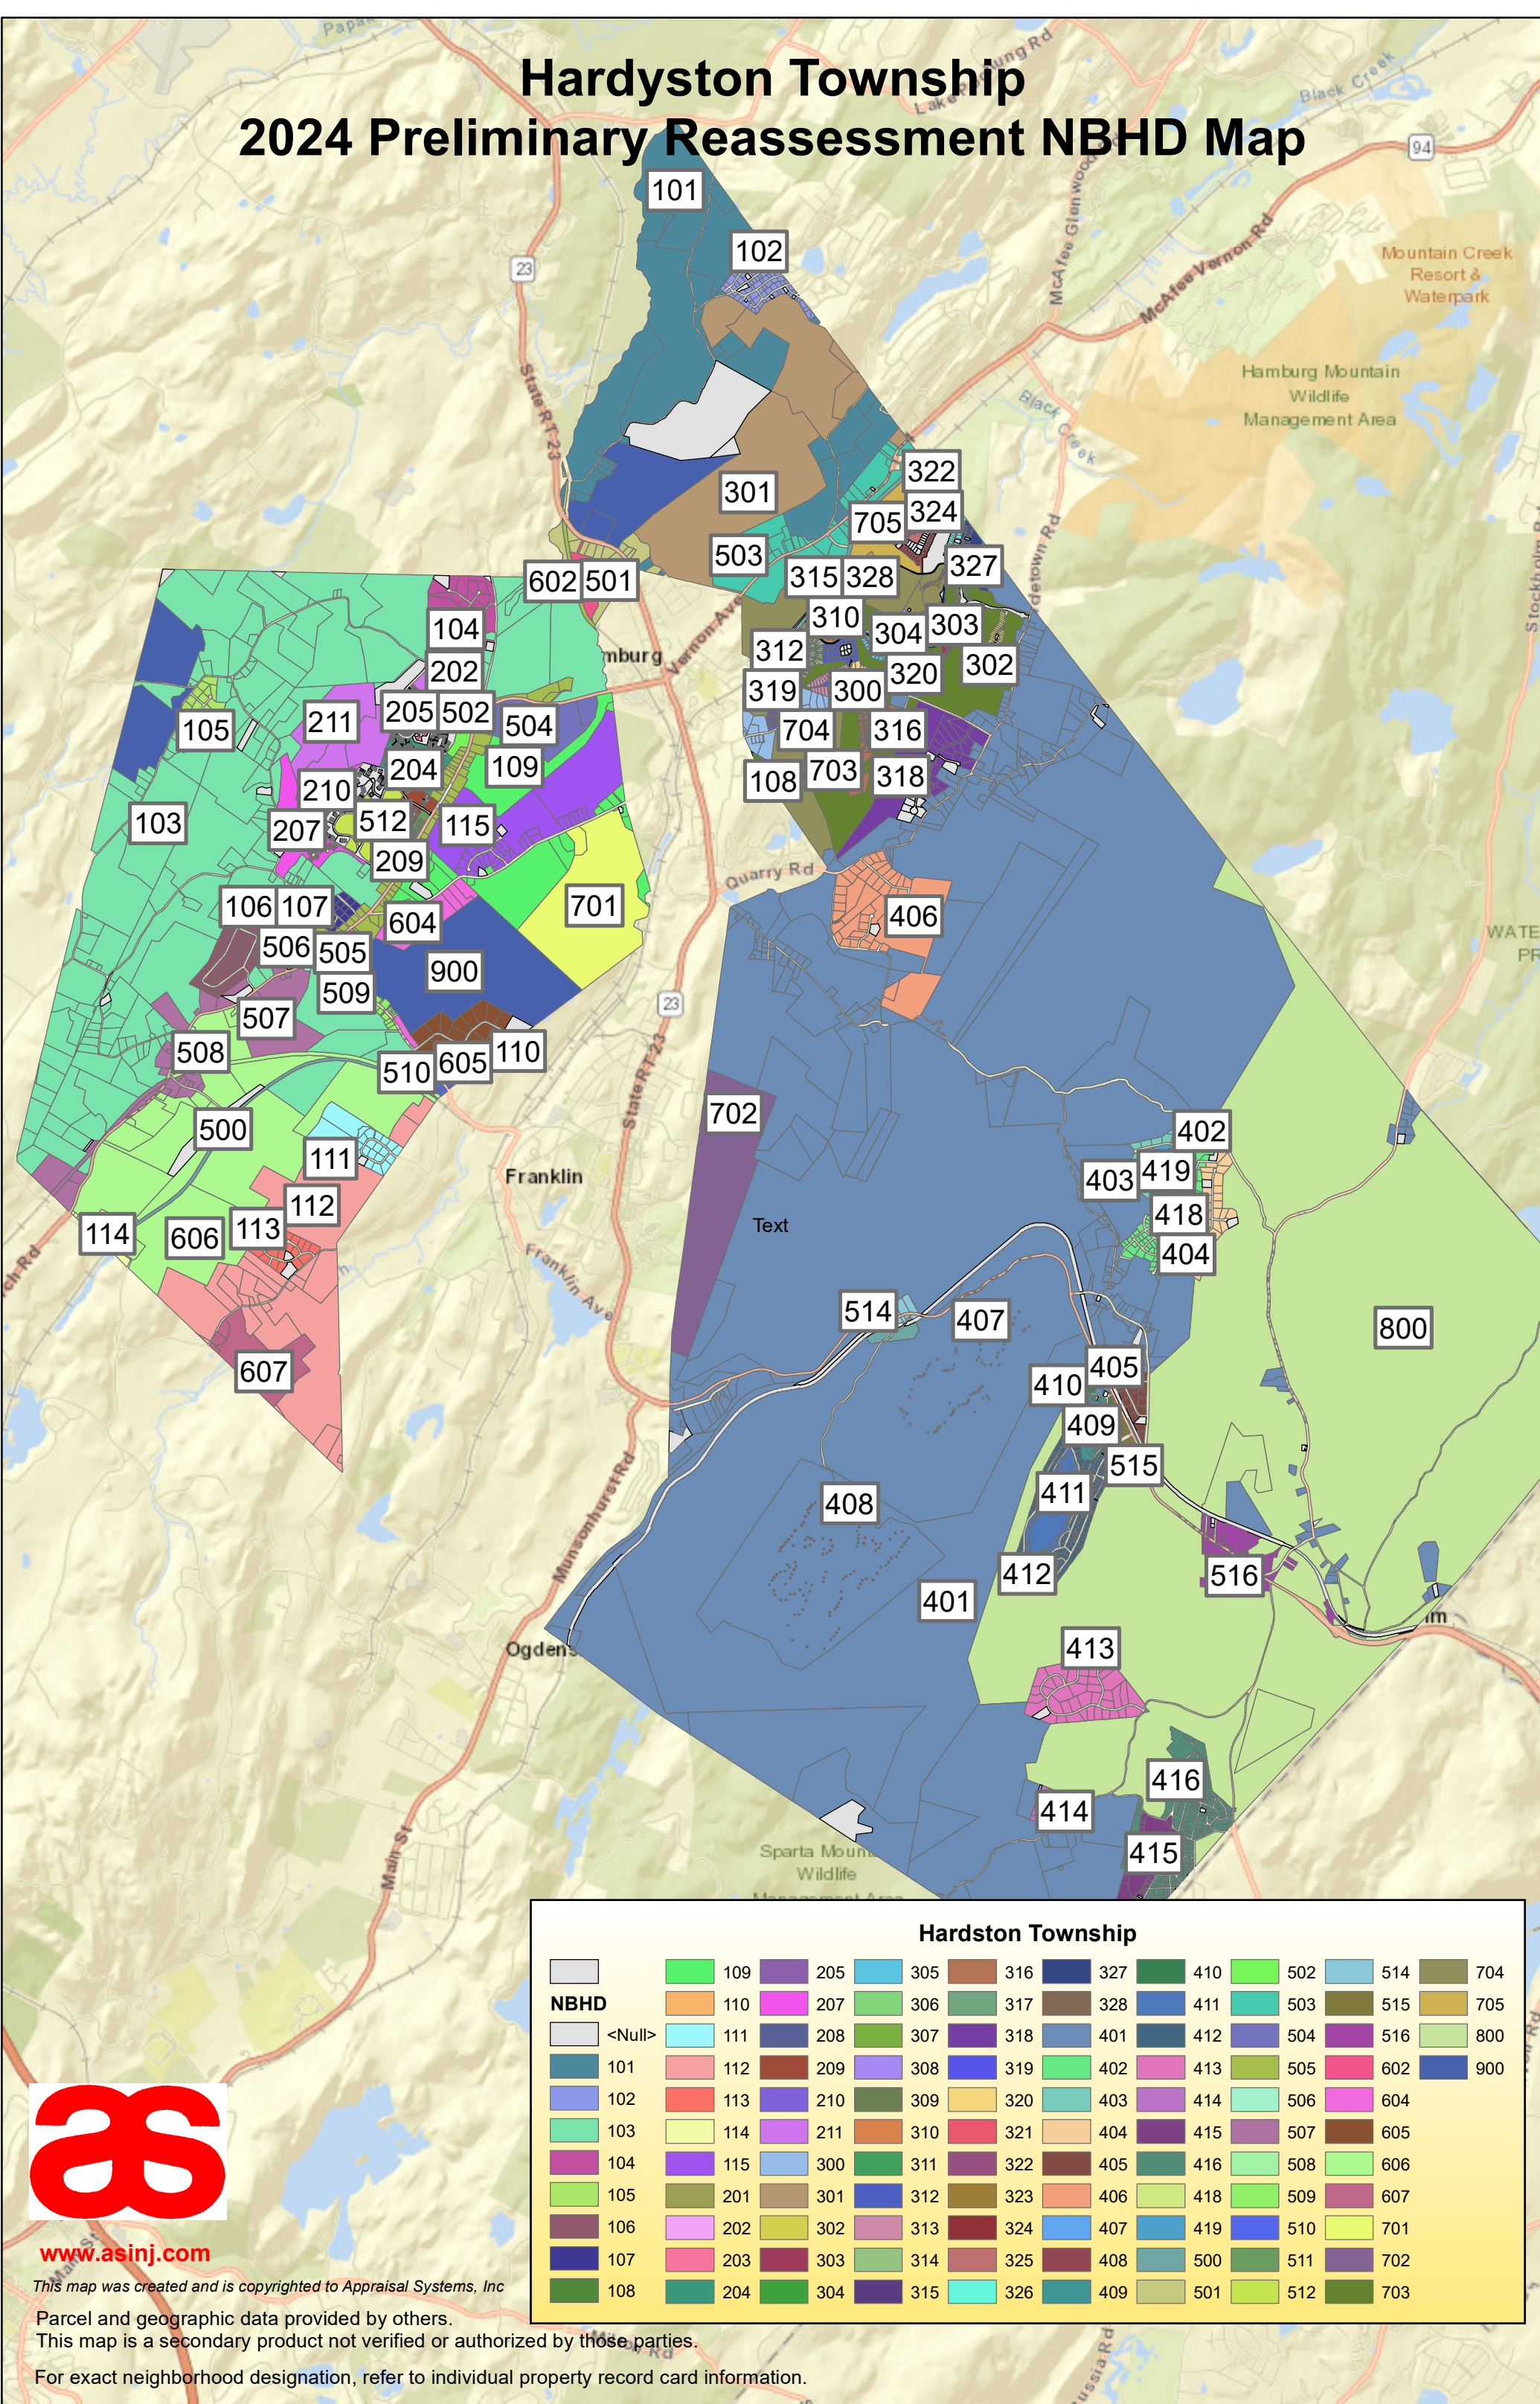

# Hardyston Township 2024 Preliminary Reassessment NBHD Map

**Hardyston Township**

<b>NBHD</b>	109	205	305	316	327	410	502	514	704
<Null>	110	207	306	317	328	411	503	515	705
101	111	208	307	318	401	412	504	516	800
102	112	209	308	319	402	413	505	602	900
103	113	210	309	320	403	414	506	604	
104	114	211	310	321	404	415	507	605	
105	115	300	311	322	405	416	508	606	
106	201	301	312	323	406	418	509	607	
107	202	302	313	324	407	419	510	701	
108	203	303	314	325	408	500	511	702	
	204	304	315	326	409	501	512	703	

[www.asinj.com](http://www.asinj.com)

This map was created and is copyrighted to Appraisal Systems, Inc

Parcel and geographic data provided by others.  
This map is a secondary product not verified or authorized by those parties.

For exact neighborhood designation, refer to individual property record card information.